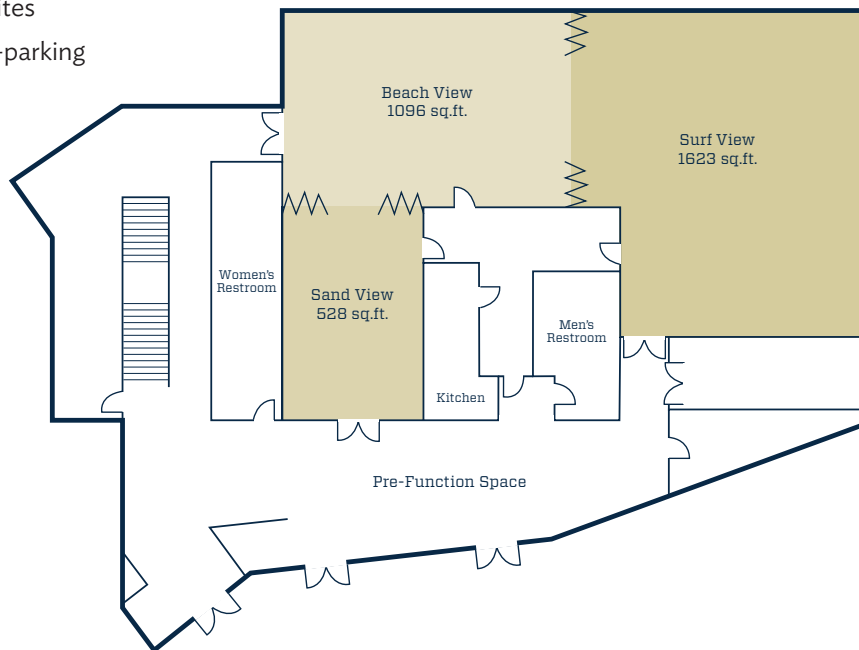

Offering 3,500 square feet of flexible meeting and banquet space, the Dream Inn Santa Cruz is the ideal destination for all types of business and social events up to 250 guests.

Boasting spectacular views of the Monterey Bay through floor-to-ceiling windows, our spaces allow you to create the atmosphere best suited to your function needs. Close the drapes for a quiet, distraction-free meeting, or take

Meeting Rooms	Sq.Ft.	Ceiling Height	Theater	Classroom	Conference	U-Shape	Banquet	Reception
Surf View	1623	10'	160	75	40	35	100	180
Beach View	1096	10'	95	45	25	27	50	100
Sand View	528	10'	40	20	18	12	30	40